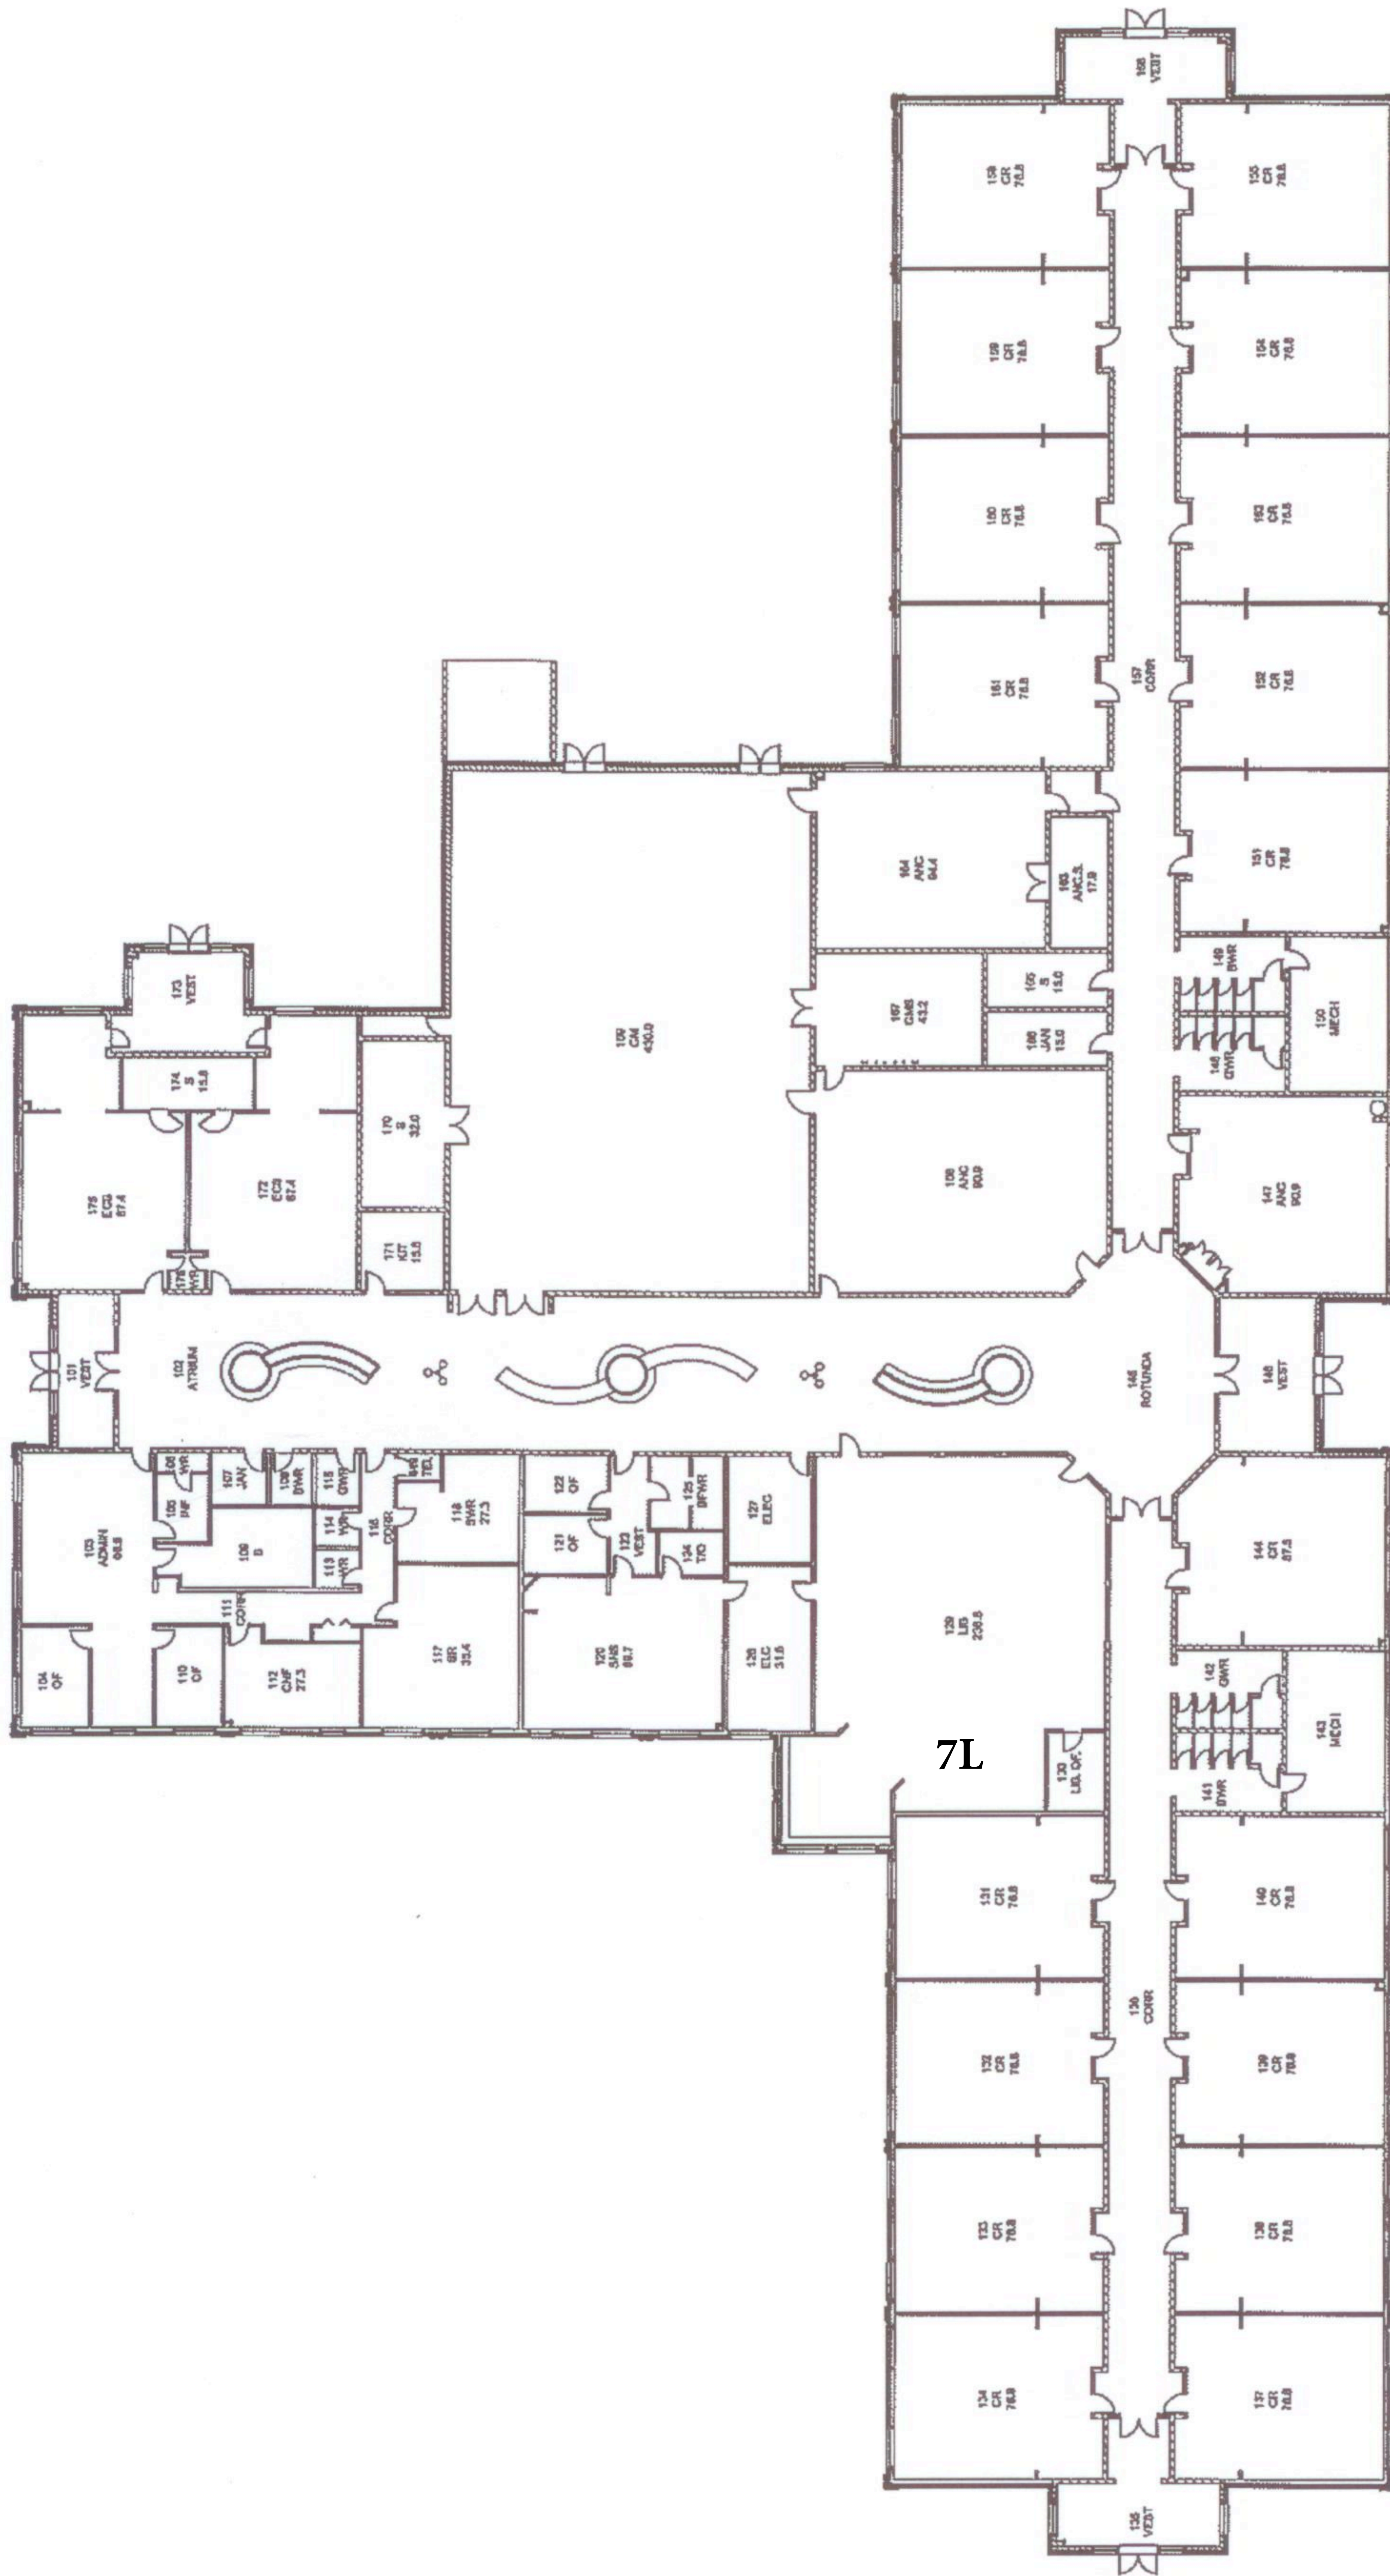

North

7L

Northern Gateway Regional Division No. 10		ONWAY ELEMENTARY SCHOOL	
DATE: APRIL 2007	DWN.BY: MEG	B.ID:	SCH.CODE:
Main Floor Plan		SHEET: 2 of 3	
SCALE: 1:500			